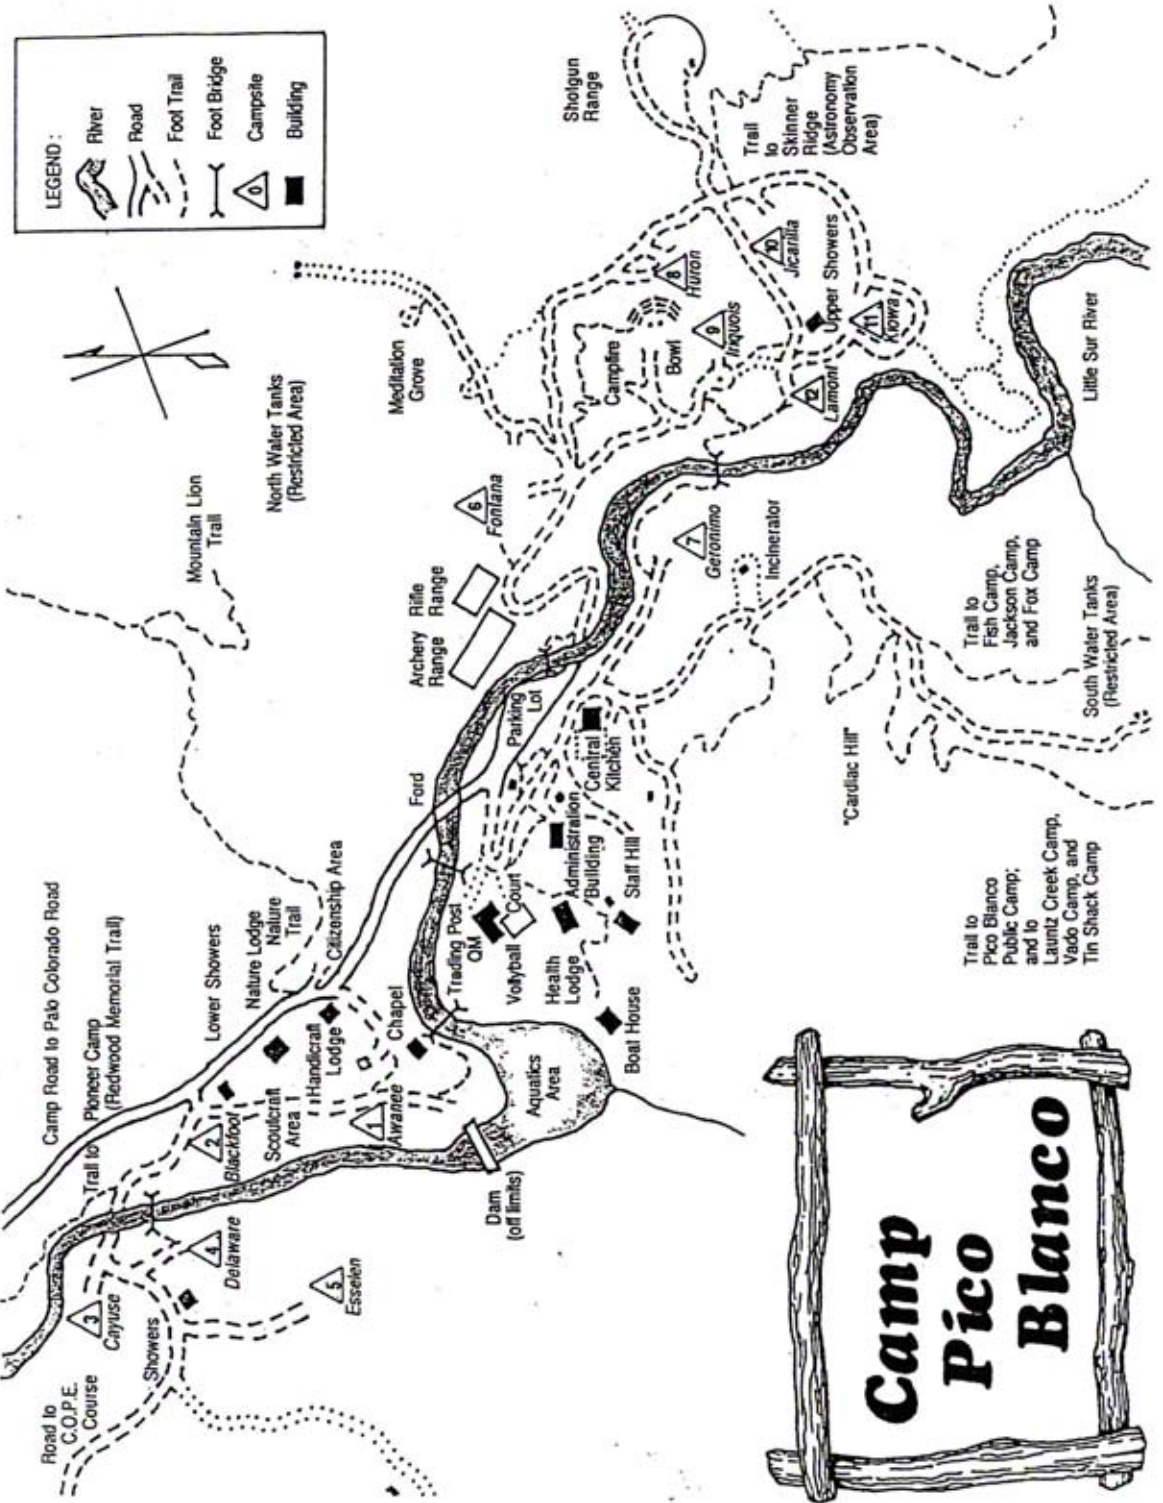

LEGEND:

-  River
-  Road
-  Foot Trail
-  Foot Bridge
-  Campsite
-  Building

Camp Pico Blanco

Trail to Pico Blanco Public Camp; and to Lavinia Creek Camp, Vado Camp, and Tin Shack Camp

Trail to Fish Camp, Jackson Camp, and Fox Camp

Trail to Skinner Ridge (Astronomy Observation Area)

North Water Tanks (Restricted Area)

Little Sur River

South Water Tanks (Restricted Area)

'Cardiac Hill'

Camp Road to Palo Colorado Road
Trail to Pioneer Camp (Redwood Memorial Trail)